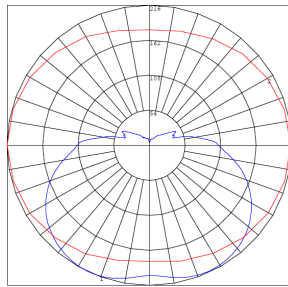

Photometrics: LVS-WS-21-MCT5-BB

BUD Rating: B1-U3-G1