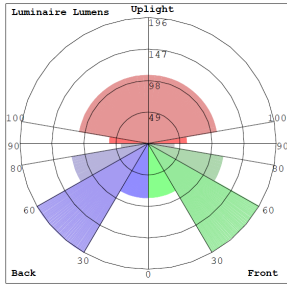

Lighting:

- Multi-CCT(Selectable Switch Inside Fixture)
- Lens Type: Polycarbonate Lens
- Dimming: TRIAC Dimming (Dimmable Down to 5% Compatible With Traic and ELV Dimmers)
- Total Lumens: 980LM
- Color Temperatures: 2700K/ 3000K/3500K/4000K/5000K
- Color Rendering Index: CRI ≥ 90
- 50,000 Hours Rated Life
- Beam Angle: 104.8°(H) x 100.5°(V)

Photometrics: LVS-WS-21-MCT5-BB

BUD Rating: B1-U3-G1

Other Views:

Performance Table: LVS-WS-21-MCT5-BB

MODEL NO.	Wattage	Voltage	Lumens	Color Temp.	BUG Rating	LPW
LVS-WS-21-MCT5-BB	14W	120V	980LM	2700K 3000K 3500K 4000K 5000K	B1-U3-G1	70