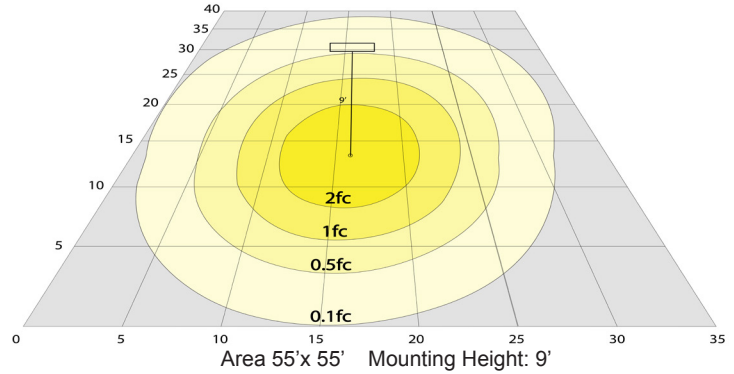

Other Views: