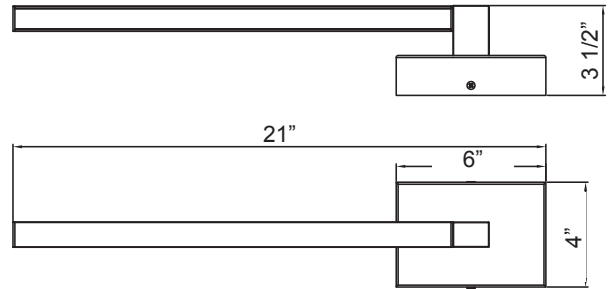

LVS SERIES Indoor Lighting

LVS-WS-21-MCT5-BB
SLIM ROTATABLE VANITY LIGHTS AND SCONCES

This is LED Vanity Model Ideal for office, Retail Store, Showroom, Residential applications and Damp environment lighting applications.

Customer Name: _____
Project Name: _____
Note: _____ Type: _____

21"(W) x 4"(H) x 3 1/2"(D)

Features

- Corrosion and Heat Resistance Powder Coated
- Finish: Brushed Nickel
- Durable Die-cast Aluminum
- Lens Type: Polycarbonate Lens
- MCT: Multi Color Temperature (Selectable Switch Inside Fixture)

Technical Specifications

Electrical:

- Voltage: 120V AC 50/60Hz
- Wattage: 14W
- Power Factor: >0.95
- Total Harmonic Distortion: ≤ 20 %
- Efficacy: 70 LPW

Mechanical:

- Corrosion and Heat Resistance Powder Coated
- Finish: Brushed Nickel
- Durable Die-cast Aluminum
- 180-Degree Rotatable Light Bars
- Operating Temperature: -22°F to 104°F
- IP20, Suitable for Damp Location
- 5-Year Warranty

Lighting:

- Multi-CCT(Selectable Switch Inside Fixture)
- Lens Type: Polycarbonate Lens
- Dimming: TRIAC Dimming (Dimmable Down to 5% Compatible With Traic and ELV Dimmers)
- Total Lumens: 980LM
- Color Temperatures: 2700K/ 3000K/3500K/4000K/5000K
- Color Rendering Index: CRI ≥ 90
- 50,000 Hours Rated Life
- Beam Angle: 104.8°(H) x 100.5°(V)

Applications:

- Ideal for Office, Retail Store, Showroom, Residential Applications and Damp Environment Lighting Applications

Other Models:

- 14W | 980LM | LVS-WS-21-MCT5-BN
- 14W | 980LM | LVS-WS-21-MCT5-BK