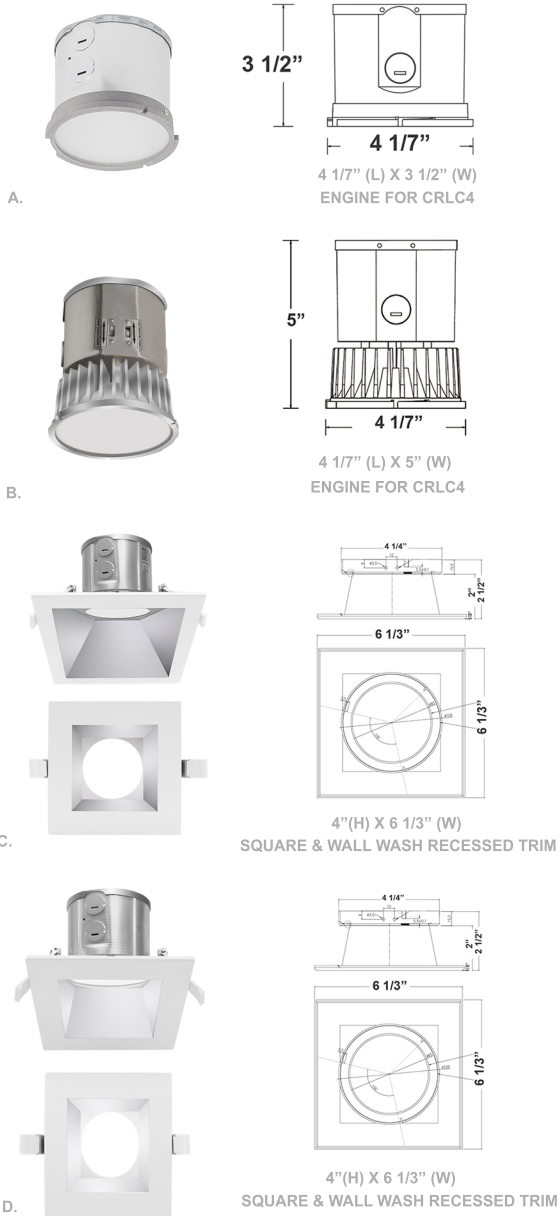

# 4" Square Wall Wash Trim LED Recessed Lights **MCT<sub>B</sub>MCT<sub>P</sub>**

### Wattage

10W / 15W / 20W / 40W

### Features

Catalog No.	Fig.	Catalog No.	Fig.
CRLC-EGN-15W-30K-D	A.	CRLC4-15W-MCT-SA-D	C.
CRLC-EGN-15W-40K-D	A.	CRLC4-15W-MCT-SA-D-WH	D.
CRLC-EGN-15W-50K-D	A.	CRLC4-20W-MCT-SA-D	C.
CRLC-EGN-15W-MCT-D	A.	CRLC4-20W-MCT-SA-D-WH	D.
CRLC-EGN-20W-50K-D	A.	CRLC4-20W-MCTP-SA-D	C.
CRLC-EGN-20W-MCT-D	A.	CRLC4-20W-MCTP-SA-D-WH	D.
CRLC-EGN-20W-MCTP-D	A.	CRLC4-40W-MCTP-SA-D	C.
CRLC-EGN-40W-MCTP-D	B.	CRLC4-20W-MCTP-SA-D-WH	D.