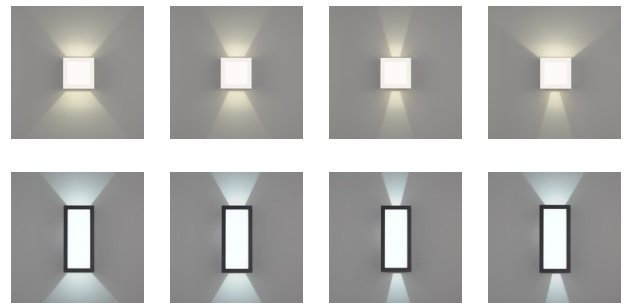

WINDOW WALL SCONCE

WS-W230505-CS, WS-W230511-CS

WAC

Fixture Type:

Catalog Number:

Project:

Location:

PRODUCT DESCRIPTION

Create unique patterns of light on walls with the multi-directional LED light sources offered in WINDOW by WAC. Personalize indoor and outdoor settings with this luminaire's dimmable up, down and front lights using its dynamic beam control options from 0° to 105° and 4 CCT selectable. WINDOW is ADA-compliant, wet-rated, and available in square and rectangular profiles finished in a choice of black and white, making this sleek, contemporary sconce ideal for a range of residential, hospitality, retail and commercial applications.

FEATURES

- Up and down lights
- On-board dimming front panel light
- On-board 4 CCTs selectable: 2700K, 3000K, 3500K, 4000K
- Dynamic beam angle adjustment: 0° - 105° (for both up light and down light)
- Can create different light patterns by adjusting the beam
- Suitable for indoor or outdoor (IP65 Rated)
- 5 year warranty
- ADA compliant

SPECIFICATIONS

Input: Die-cast Aluminum
Power: 21W
Brightness: 100% - 1% ELV, TRIAC and 0-10V
Beam Angle: Mid power LED rated life of 50,000 hours
CRI: Black, White (Electrostatically powder coated)
Rated Life: ETL & cETL Wet location listed