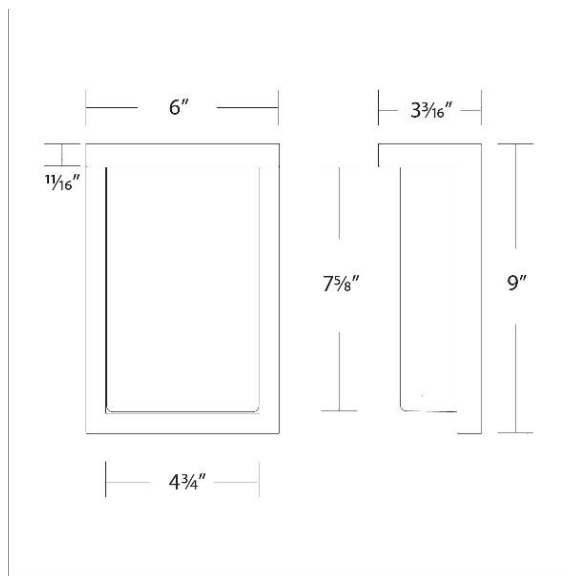

FINISHES:

Black

LINE DRAWING:

WAC LIGHTING

Vega

Wall Mount 3000K

Fixture Type: _____
 Catalog Number: _____
 Project: _____
 Location: _____

Model	Color Temp & CRI	Lumens	Finish
WS-W190114	30 3000K - 90	1050	BK Black