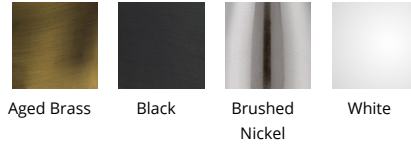

#### FEATURES

- Directional illumination
- Built in color temperature adjustability. Switch from 2700K/3000K/3500K
- Slide-on canopy with minimal hardware
- Option to pre-select color temperature or adjust in the field
- ACLED driverless technology
- 5 Year warranty

#### FINISHES:

Aged Brass    Black    Brushed Nickel    White