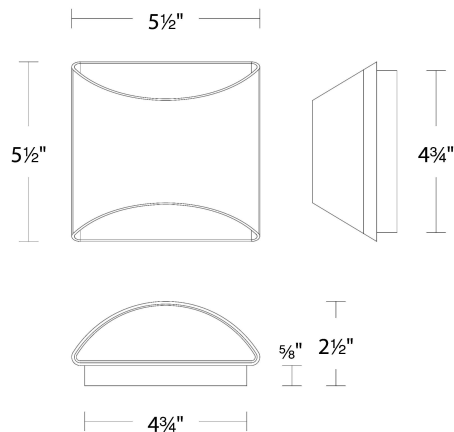

WAC LIGHTING

Duet

Wall Sconce

Fixture Type: _____

Catalog Number: _____

Project: _____

Location: _____

Model & Size	Color Temp	Finish	LED Watts	LED Lumens	Delivered Lumens
WS-55206 6"	2700K	BK Black	9.6W	1000	354
	3000K	WT White	9.6W	1000	380
	3500K		9.6W	1000	377

SPECIFICATIONS

Color Temp:	2700K,3000K,3500K
Input:	120-277V,50/60Hz
CRI:	90
Dimming:	ELV: 100-10% ,TRIAC: 100-10%
Rated Life:	50000 Hours
Mounting:	Can be mounted on wall in all orientations
Standards:	ETL, cETL,Title 24 JA8 Compliant Damp Location Listed
Construction:	Aluminum body, frosted glass diffuser

REPLACEMENT PARTS

HDW-LG22-WA - Hardware Pack

FINISHES:

White

Black

LINE DRAWING:

WS-55206