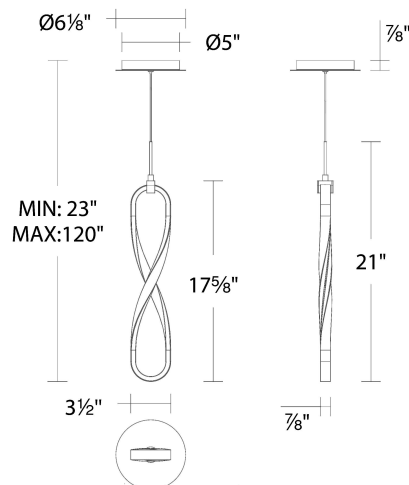

- Omnidirectional diffused illumination
- Low profile, adjustable powered aircraft cables for an ultra-clean look
- Spin-on round canopy with minimal hardware
- May be mounted on a sloped ceiling
- Driver concealed within the canopy
- 5 Year warranty

FINISHES:

LINE DRAWING:

PD-79221