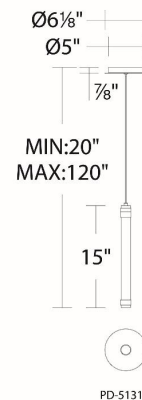

#### REPLACEMENT PARTS

RPL-FIL-51315-AB - Replacement lamp AB

RPL-FIL-51315-BK - Replacement lamp BK

#### LINE DRAWING:

PD-51315