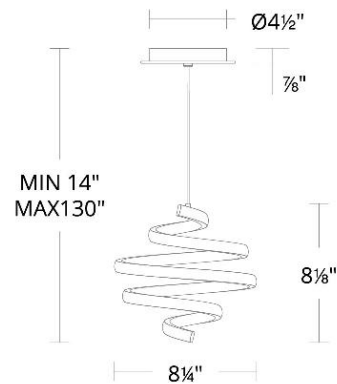

LINE DRAWING: