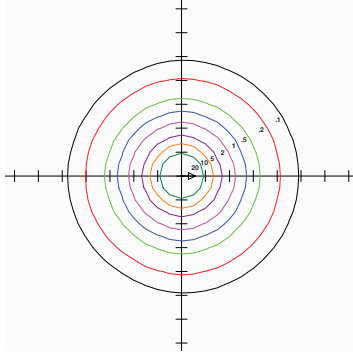

20W mounted at 3.5 feet, full zone