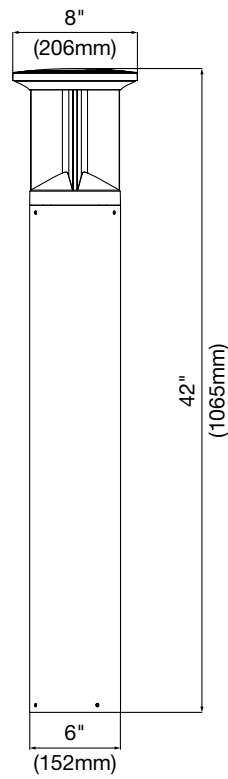

SELECTABLE ZONE