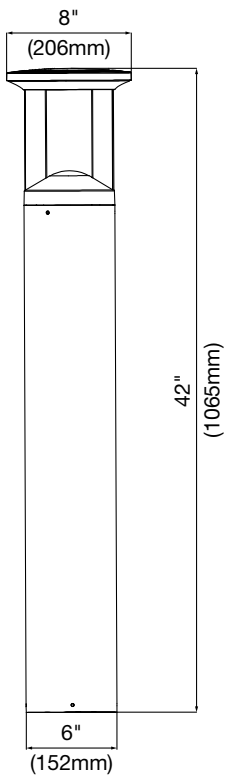

PHYSICAL INFORMATION

LUMINAIRE DESCRIPTION	DIAMETER IN (MM)	HEIGHT IN (MM)	WEIGHT LB (KG)
24W	top: 8 (206) base: 6 (152)	42 (1065)	12 (5.44)

FULL ZONE