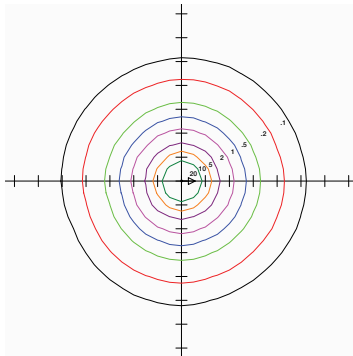

## PHYSICAL INFORMATION

LUMINAIRE DESCRIPTION	DIAMETER IN (MM)	HEIGHT IN (MM)	WEIGHT LB (KG)
24W	top: 8 (206) base: 6 (152)	42 (1065)	12 (5.44)

# PHOTOMETRIC INFORMATION

## HORIZONTAL ISO FOOT-CANDLE PLOT

16W mounted at 3.5 feet, full zone

20W mounted at 3.5 feet, full zone

24W mounted at 3.5 feet, full zone

16W mounted at 3.5 feet, selectable zone

20W mounted at 3.5 feet, selectable zone