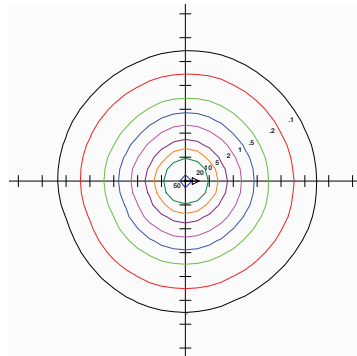

24W mounted at 3.5 feet, selectable zone