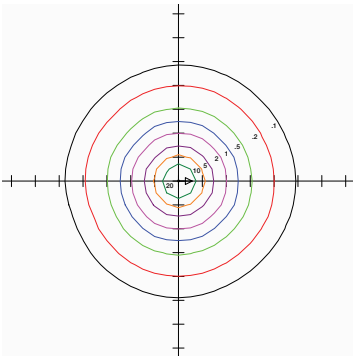

## PHYSICAL INFORMATION

LUMINAIRE DESCRIPTION	DIAMETER IN (MM)	HEIGHT IN (MM)	WEIGHT LB (KG)
24W	top: 8 (206) base: 6 (152)	42 (1065)	12 (5.44)

# PHOTOMETRIC INFORMATION

## HORIZONTAL ISO FOOT-CANDLE PLOT

16W mounted at 3.5 feet, full zone

20W mounted at 3.5 feet, full zone

24W mounted at 3.5 feet, full zone

16W mounted at 3.5 feet, selectable zone

20W mounted at 3.5 feet, selectable zone