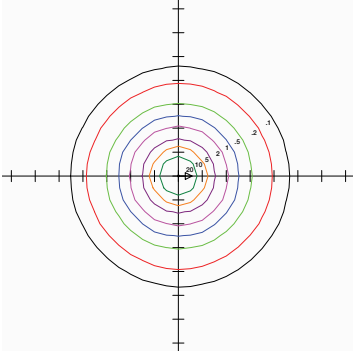

PHOTOMETRIC INFORMATION

HORIZONTAL ISO FOOT-CANDLE PLOT

16W mounted at 3.5 feet, full zone