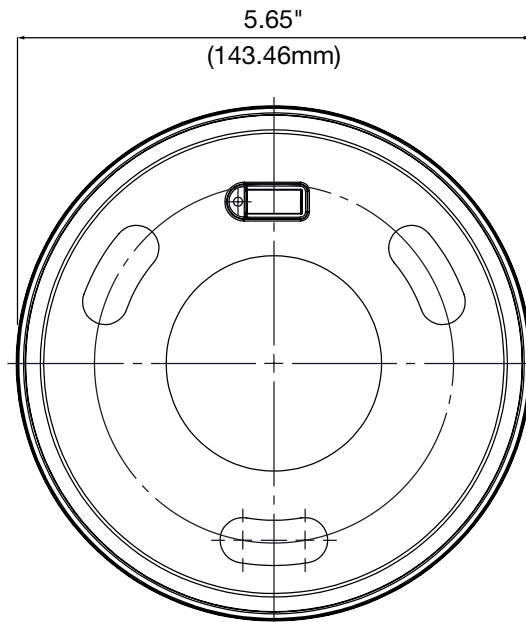

ANCHOR BOLT PATTERN