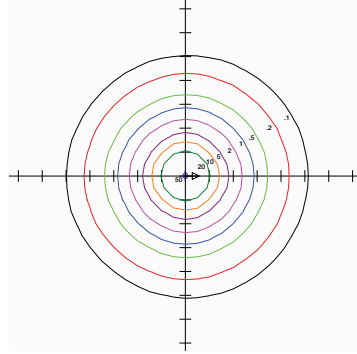

## PHYSICAL INFORMATION

LUMINAIRE DESCRIPTION	DIAMETER IN (MM)	HEIGHT IN (MM)	WEIGHT LB (KG)
24W	top: 8 (206) base: 6 (152)	42 (1065)	12 (5.44)

# PHOTOMETRIC INFORMATION

## HORIZONTAL ISO FOOT-CANDLE PLOT

16W mounted at 3.5 feet, full zone

20W mounted at 3.5 feet, full zone

24W mounted at 3.5 feet, full zone

16W mounted at 3.5 feet, selectable zone

20W mounted at 3.5 feet, selectable zone