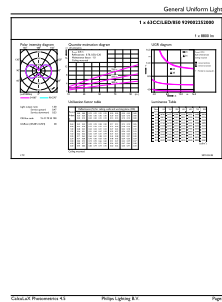

Product data

General Information	
Base	EX39 [Exclusionary Mogul Screw]
EU RoHS compliant	Yes
Nominal Lifetime (Nom)	50000 h
Switching Cycle	50000X
Technical Type	63-175W
Light Technical	
Color Code	850 [CCT of 5000K]
Initial lumen (Nom)	8800 lm
Luminous Flux (Rated) (Nom)	8800 lm
Color Designation	Daylight
Correlated Color Temperature (Nom)	5000 K
Luminous Efficacy (rated) (Nom)	139.00 lm/W
Color Consistency	ANSI 5000K quadrangle
Color Rendering Index (Nom)	80
LLMF At End Of Nominal Lifetime (Nom)	70 %
Operating and Electrical	
Input Frequency	50 to 60 Hz
Power (Rated) (Nom)	63 W
Lamp Current (Max)	510 mA
Lamp Current (Min)	240 mA

LED Corn Cobs

Numerator - Quantity Per Pack	1
Numerator - Packs per outer box	12
Material Nr. (12NC)	929002252004

Net Weight (Piece)	1.058 kg
--------------------	----------

Dimensional drawing

Corn lamp LED 63W EX39 850 CL

Product	D	C
63CC/LED/850/ND EX39 BB 12/1	96 mm	265 mm

Photometric data

Corn lamp LED 63W EX39 830 CL

Corn lamp LED 63W EX39 850 CL

Corn lamp LED 63W EX39 850 CL

LED Corn Cobs

Lifetime

Corn lamp LED 27W E26 830 CL