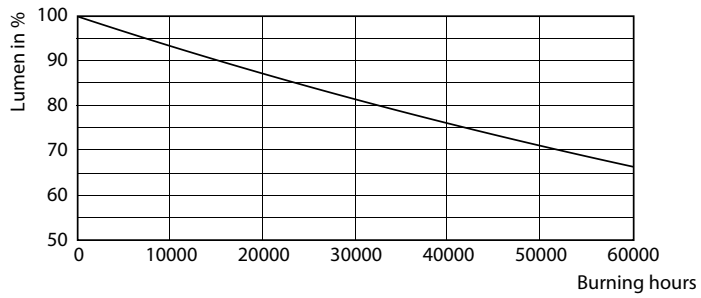

Product data

General Information	
Base	EX39 [Exclusionary Mogul Screw]
EU RoHS compliant	Yes
Nominal Lifetime (Nom)	50000 h
Switching Cycle	50000X
Technical Type	63-175W
Light Technical	
Color Code	850 [CCT of 5000K]
Initial lumen (Nom)	8800 lm
Luminous Flux (Rated) (Nom)	8800 lm
Color Designation	Daylight
Correlated Color Temperature (Nom)	5000 K
Luminous Efficacy (rated) (Nom)	139.00 lm/W
Color Consistency	ANSI 5000K quadrangle
Color Rendering Index (Nom)	80
LLMF At End Of Nominal Lifetime (Nom)	70 %
Operating and Electrical	
Input Frequency	50 to 60 Hz
Power (Rated) (Nom)	63 W
Lamp Current (Max)	510 mA
Lamp Current (Min)	240 mA

Wattage Equivalent	175 W
Starting Time (Nom)	2.5 s
Warm Up Time to 60% Light (Nom)	≤2.5 s
Power Factor (Nom)	0.9
Voltage (Nom)	120-277 V
Temperature	
T-Case Maximum (Nom)	90 °C
Controls and Dimming	
Dimmable	No
Mechanical and Housing	
Bulb Finish	Clear
Approval and Application	
Energy Efficiency Label (EEL)	A++
Energy Consumption kWh/1000 h	63 kWh
Product Data	
XUCDM.COPY.Product.Title	63CC/LED/850/ND EX39 BB 12/1
EAN/UPC - Product	046677553463
Order code	553461

Product	D	C
63CC/LED/850/ND EX39 BB 12/1	96 mm	265 mm

Photometric data

Corn lamp LED 63W EX39 830 CL

Corn lamp LED 63W EX39 850 CL

Corn lamp LED 63W EX39 850 CL

LED Corn Cobs

Lifetime

Corn lamp LED 27W E26 830 CL