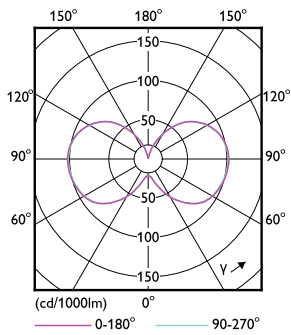

Product data

General Information	
Base	EX39 [Exclusionary Mogul Screw]
EU RoHS compliant	Yes
Nominal Lifetime (Nom)	50000 h
Switching Cycle	50000X
Technical Type	63-175W
Light Technical	
Color Code	850 [CCT of 5000K]
Initial lumen (Nom)	8800 lm
Luminous Flux (Rated) (Nom)	8800 lm
Color Designation	Daylight
Correlated Color Temperature (Nom)	5000 K
Luminous Efficacy (rated) (Nom)	139.00 lm/W
Color Consistency	ANSI 5000K quadrangle
Color Rendering Index (Nom)	80
LLMF At End Of Nominal Lifetime (Nom)	70 %
Operating and Electrical	
Input Frequency	50 to 60 Hz
Power (Rated) (Nom)	63 W
Lamp Current (Max)	510 mA
Lamp Current (Min)	240 mA

Wattage Equivalent	175 W
Starting Time (Nom)	2.5 s
Warm Up Time to 60% Light (Nom)	≤2.5 s
Power Factor (Nom)	0.9
Voltage (Nom)	120-277 V
Temperature	
T-Case Maximum (Nom)	90 °C
Controls and Dimming	
Dimmable	No
Mechanical and Housing	
Bulb Finish	Clear
Approval and Application	
Energy Efficiency Label (EEL)	A++
Energy Consumption kWh/1000 h	63 kWh
Product Data	
XUCDM.COPY.Product.Title	63CC/LED/850/ND EX39 BB 12/1
EAN/UPC - Product	046677553463
Order code	553461

LED Corn Cobs

Numerator - Quantity Per Pack	1
Numerator - Packs per outer box	12
Material Nr. (12NC)	929002252004

Net Weight (Piece)	1.058 kg
--------------------	----------

Dimensional drawing

Corn lamp LED 63W EX39 850 CL

Product	D	C
63CC/LED/850/ND EX39 BB 12/1	96 mm	265 mm

Photometric data

Corn lamp LED 63W EX39 830 CL

Corn lamp LED 63W EX39 850 CL

Corn lamp LED 63W EX39 850 CL

LED Corn Cobs

Lifetime

Corn lamp LED 27W E26 830 CL