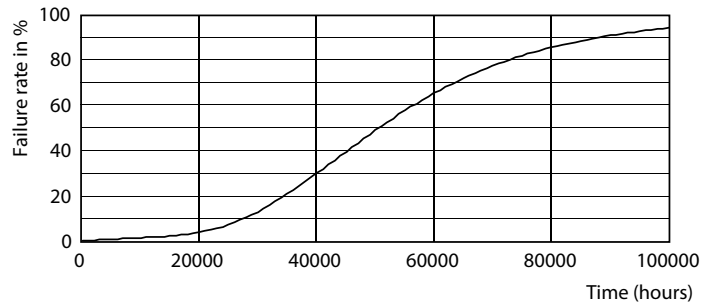

Product	D	C
63CC/LED/850/ND EX39 BB 12/1	96 mm	265 mm

Photometric data

Corn lamp LED 63W EX39 830 CL

Corn lamp LED 63W EX39 850 CL

Corn lamp LED 63W EX39 850 CL

LED Corn Cobs

Lifetime

Corn lamp LED 27W E26 830 CL