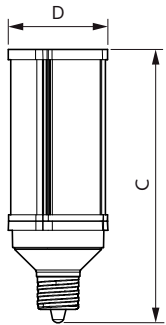

Product data

General Information	
Base	EX39 [Exclusionary Mogul Screw]
EU RoHS compliant	Yes
Nominal Lifetime (Nom)	50000 h
Switching Cycle	50000X
Technical Type	63-175W
Light Technical	
Color Code	850 [CCT of 5000K]
Initial lumen (Nom)	8800 lm
Luminous Flux (Rated) (Nom)	8800 lm
Color Designation	Daylight
Correlated Color Temperature (Nom)	5000 K
Luminous Efficacy (rated) (Nom)	139.00 lm/W
Color Consistency	ANSI 5000K quadrangle
Color Rendering Index (Nom)	80
LLMF At End Of Nominal Lifetime (Nom)	70 %
Operating and Electrical	
Input Frequency	50 to 60 Hz
Power (Rated) (Nom)	63 W
Lamp Current (Max)	510 mA
Lamp Current (Min)	240 mA

Wattage Equivalent	175 W
Starting Time (Nom)	2.5 s
Warm Up Time to 60% Light (Nom)	≤2.5 s
Power Factor (Nom)	0.9
Voltage (Nom)	120-277 V
Temperature	
T-Case Maximum (Nom)	90 °C
Controls and Dimming	
Dimmable	No
Mechanical and Housing	
Bulb Finish	Clear
Approval and Application	
Energy Efficiency Label (EEL)	A++
Energy Consumption kWh/1000 h	63 kWh
Product Data	
XUCDM.COPY.Product.Title	63CC/LED/850/ND EX39 BB 12/1
EAN/UPC - Product	046677553463
Order code	553461

LED Corn Cobs

Numerator - Quantity Per Pack	1
Numerator - Packs per outer box	12
Material Nr. (12NC)	929002252004

Net Weight (Piece)	1.058 kg
--------------------	----------

Dimensional drawing

Corn lamp LED 63W EX39 850 CL

Product	D	C
63CC/LED/850/ND EX39 BB 12/1	96 mm	265 mm

Photometric data

Corn lamp LED 63W EX39 830 CL

Corn lamp LED 63W EX39 850 CL

Corn lamp LED 63W EX39 850 CL

LED Corn Cobs

Lifetime

Corn lamp LED 27W E26 830 CL