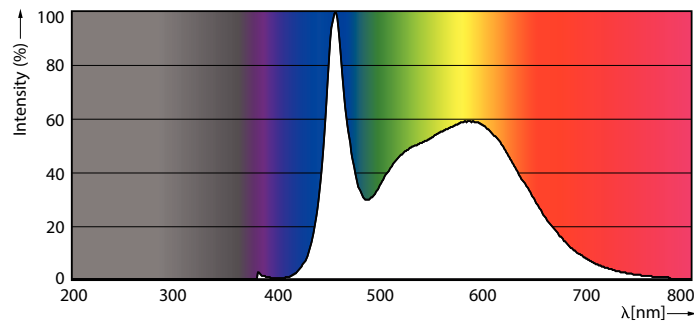

Product data

General Information	
Base	EX39 [Exclusionary Mogul Screw]
EU RoHS compliant	Yes
Nominal Lifetime (Nom)	50000 h
Switching Cycle	50000X
Technical Type	63-175W
Light Technical	
Color Code	850 [CCT of 5000K]
Initial lumen (Nom)	8800 lm
Luminous Flux (Rated) (Nom)	8800 lm
Color Designation	Daylight
Correlated Color Temperature (Nom)	5000 K
Luminous Efficacy (rated) (Nom)	139.00 lm/W
Color Consistency	ANSI 5000K quadrangle
Color Rendering Index (Nom)	80
LLMF At End Of Nominal Lifetime (Nom)	70 %
Operating and Electrical	
Input Frequency	50 to 60 Hz
Power (Rated) (Nom)	63 W
Lamp Current (Max)	510 mA
Lamp Current (Min)	240 mA

Product	D	C
63CC/LED/850/ND EX39 BB 12/1	96 mm	265 mm

Photometric data

Corn lamp LED 63W EX39 830 CL

Corn lamp LED 63W EX39 850 CL

Corn lamp LED 63W EX39 850 CL

LED Corn Cobs

Lifetime

Corn lamp LED 27W E26 830 CL