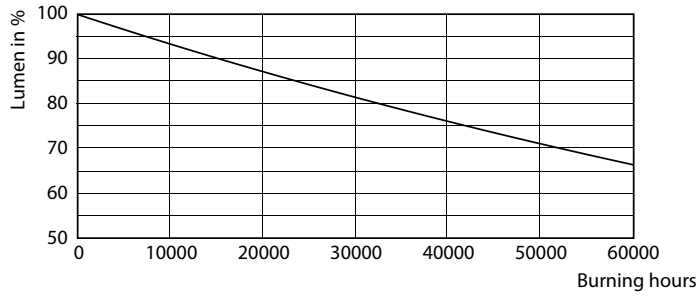

LED Corn Cobs

Lifetime

Corn lamp LED 27W E26 830 CL

Corn lamp LED 27W E26 830 CL