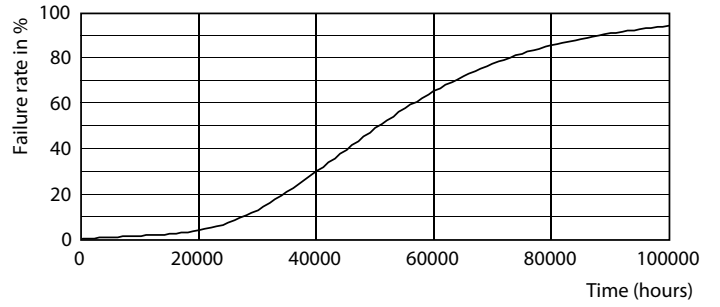

LED Corn Cobs

Lifetime

Corn lamp LED 27W E26 830 CL

Corn lamp LED 27W E26 830 CL