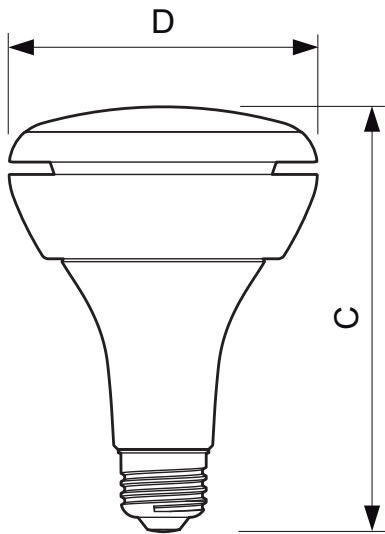

BR30 DimTone LED

Dimensional drawing

9.5BR30/F90 2200-2700 DIM 6/1

E26

© 2014 Koninklijke Philips N.V. (Royal Philips)
All rights reserved.

Specifications are subject to change without notice. Trademarks are the property of Koninklijke Philips N.V. (Royal Philips) or their respective owners.

www.philips.com/lighting

2014, July 5
data subject to change