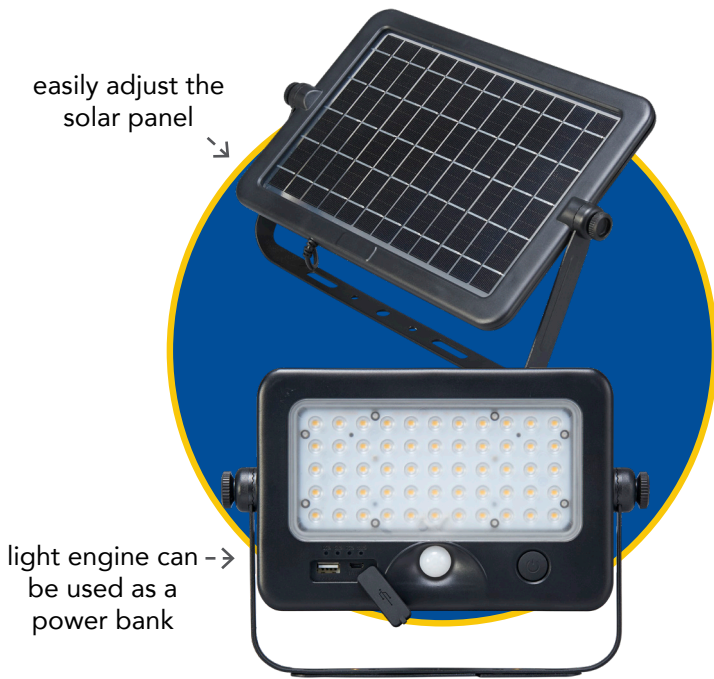

FREE TO SHINE

OFF-GRID

LED SOLAR MULTIFUNCTIONAL FLOOD LIGHT

The Solera Solar Lighting Multifunctional Flood Light features a flexible design, the lamp can be used separately or connected to the solar panel.

- Perfect for transit stops, schools and garages.
- Two operating modes:
 - Mode A** - Constant lighting mode. Used when lamp is not connected with the solar panel. Can be set at 30% or 100% brightness
 - Mode B** - Sensor mode. Used when lamp is connected to the solar panel. Automatically turns on to 100% when motion is detected (within 18 ft.) and then turns to 5% when no motion is detected
- Comparable to 70W HID.
- 5m cable between panel and lamp.
- PIR Sensor included.
- Battery indicator shows when the battery is at 25%, 50%, 75% and 100%
- Li-Ion battery lasts at least 1500 charge cycles and is replaceable.

PART #	UPC	COMPARABLE TO	LUMENS	CCT	DIMENSIONS
SL-SMFL-10W-40K-BK-G1	844006079840	70W HID	1100	4000K	PANEL : 13.6 x 9.3 x 1.8 in. LIGHT : 9.1 x 6.5 x 1.3 in.

*Available July 2022

WARRANTY
(BATTERY WARRANTY 1 YEAR)