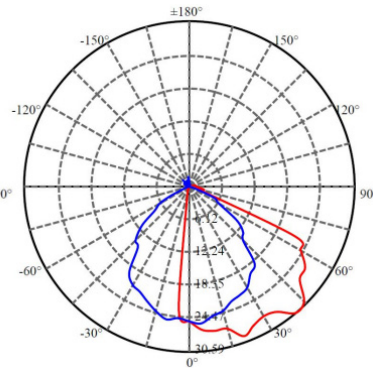

- Comparable to 20W Halogen
- Automatically turns on at night and off during the day to maximize efficiency
- Compact design allows it to fit almost anywhere
- Lithium Ion battery lasts over 1000 charge cycles
- Perfect for steps and decks
- Dimensions (L x W x H): 8" x 3" x 5"

Light Distribution Curve ->

PART #	UPC	COMPARABLE TO	LUMENS	CCT
SL-SSL-1W-40K-GY-G2	844006069117	20W HALOGEN	50	4000K

								>35,000 Rated Life icon"/>
	WARRANTY	CHARGE TIME	BATTERY LIFE	BATTERY CHARGING TEMP	OPERATING TEMP	BEAM ANGLE	5 MIN FAST MOUNTING	RATED LIFE